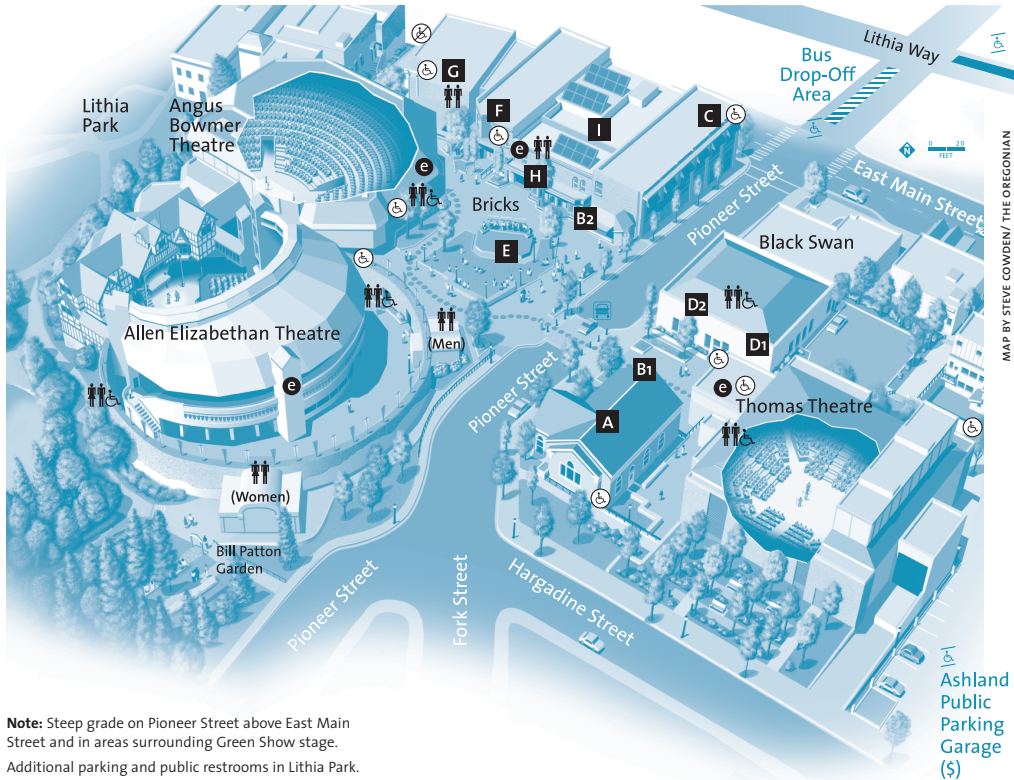

# Festival Campus

- A** Carpenter Hall
- B1** Box Office
- B2** Group Sales / Lost & Found
- C** Welcome Center & Margery Bailey Room
- D1** New Place
- D2** Old Light Shop
- E** Green Show Stage
- F** Tudor Guild Gift Shop
- G** Members' Lounge & Camps Conference Room
- H** Administration Offices
- I** Great Hall (Enter at H)
- Restrooms
- Accessible Restrooms
- Accessible Entrance
- Drop-Off Point
- Accessible Parking
- e** Elevators
- Bus Parking  
(Street-side parking has posted limits)
- Bus Loading & Unloading

**Note:** Steep grade on Pioneer Street above East Main Street and in areas surrounding Green Show stage. Additional parking and public restrooms in Lithia Park.