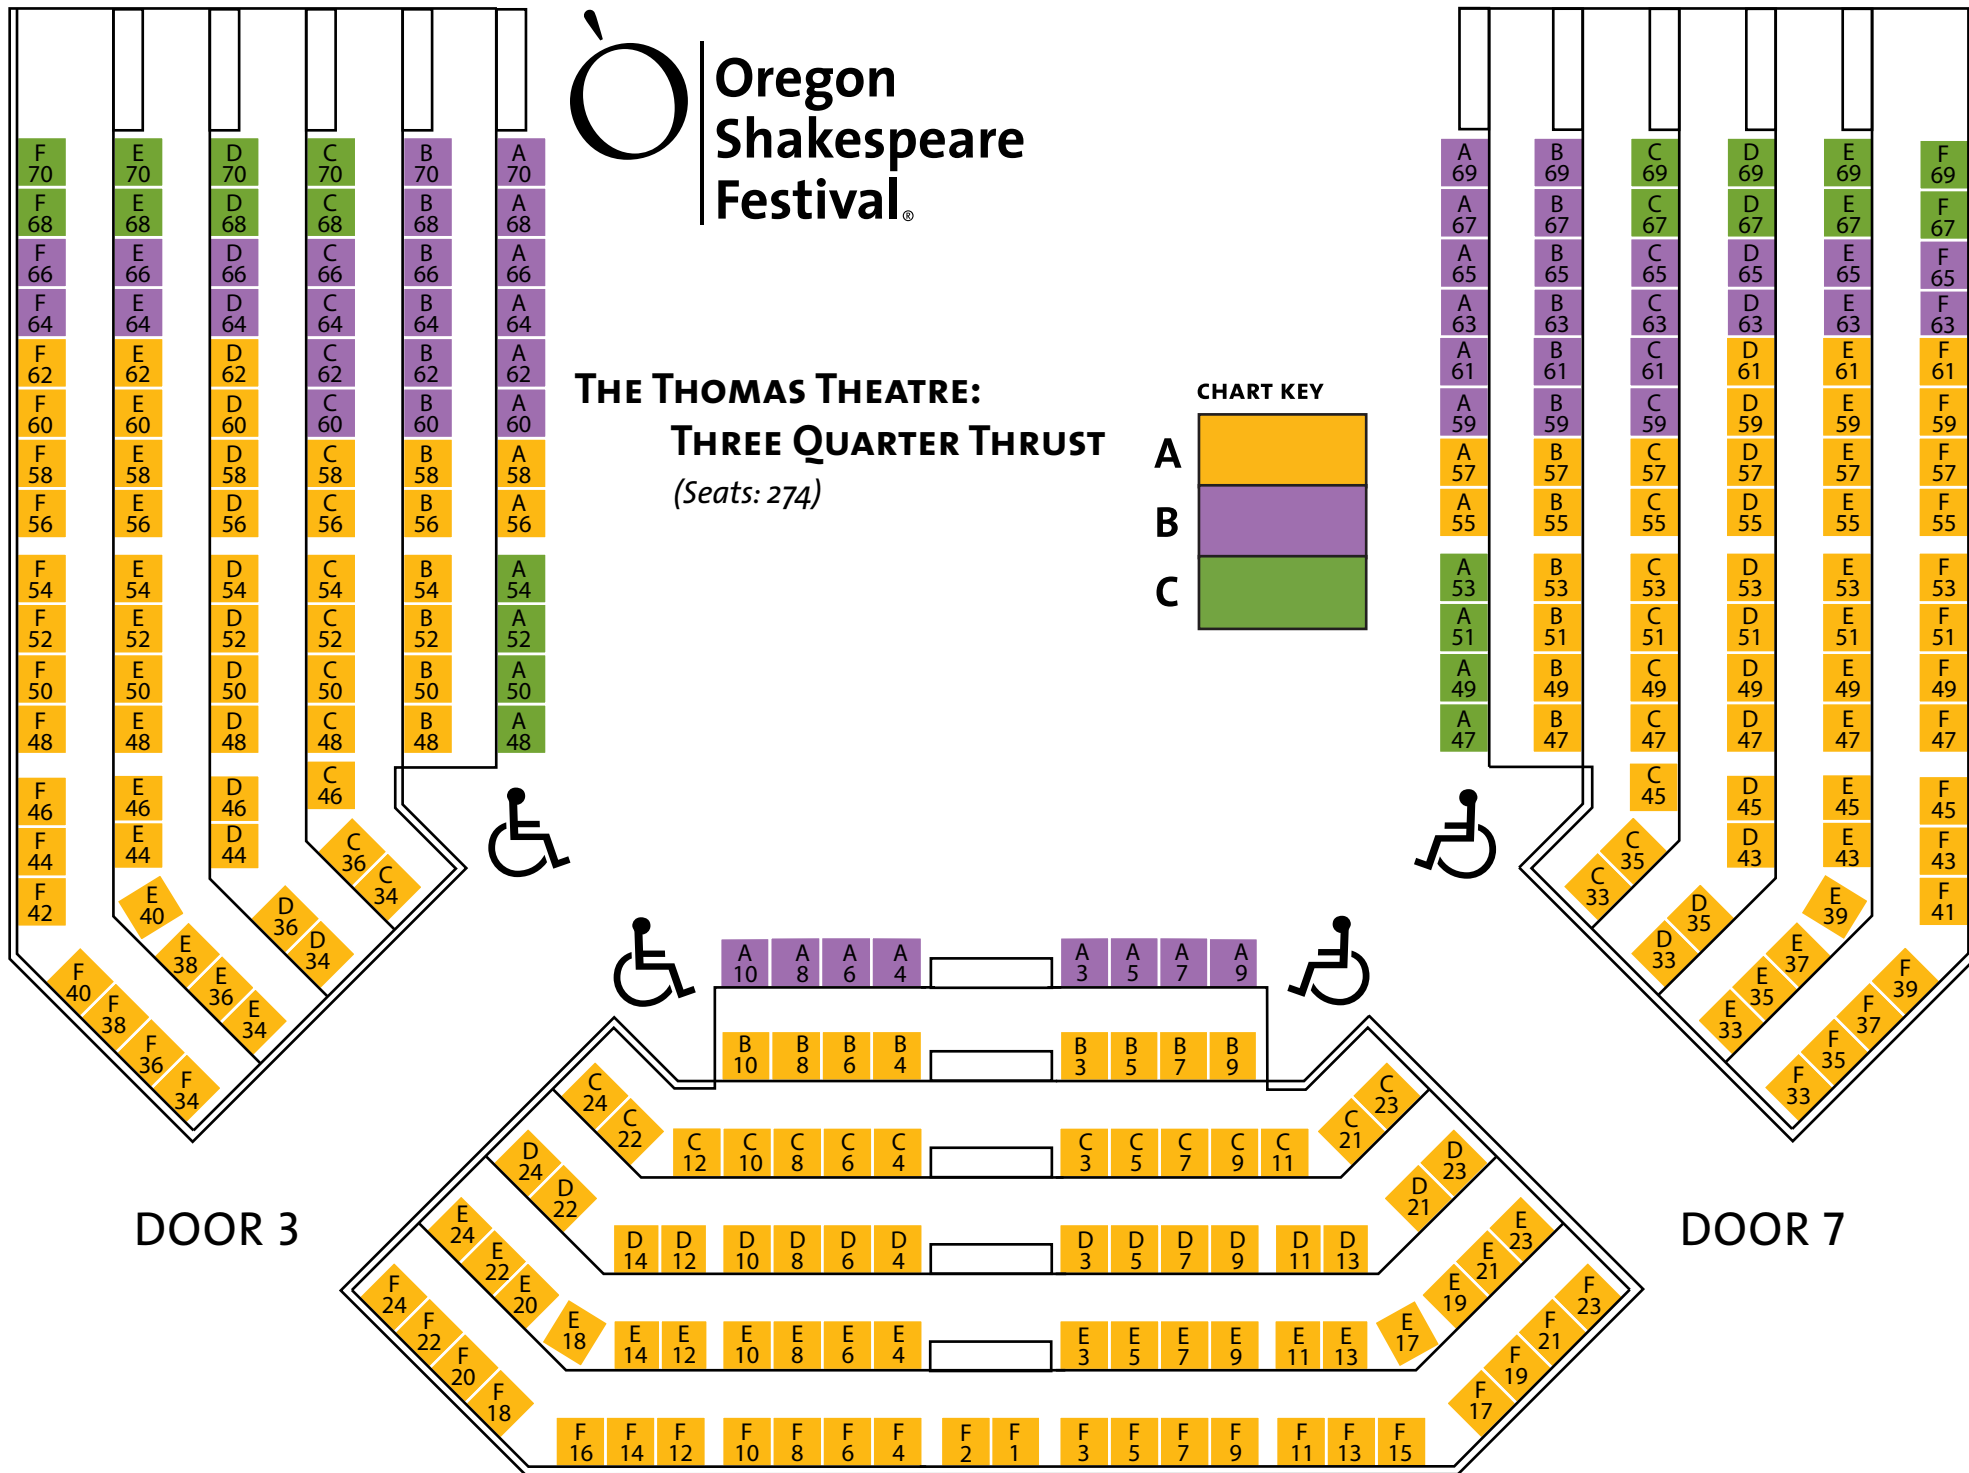

DOOR 1

DOOR 9

**THE THOMAS THEATRE:
THREE QUARTER THRUST**
(Seats: 274)

CHART KEY

DOOR 3

DOOR 7